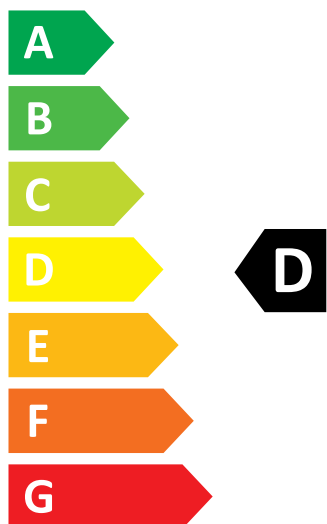

# ENERG

Insert here  
product  
QR code

SUPPLIER'S NAME

MODEL IDENTIFIER

  **XYZ** kWh / 

 **XYZ** kWh / 

**XY,Z** kg  **XY,Z** kg

**XY**L  **XY**L

**X:YZ**  **X:YZ**

  
**ABCDEFG**

  
**ABCD**