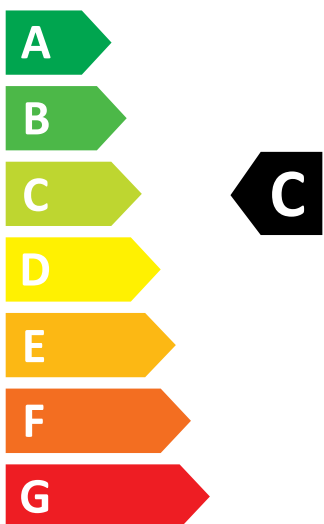

# ENERG

Insert here  
product  
QR code

SUPPLIER'S NAME

MODEL IDENTIFIER

  **XYZ** kWh / 

 **XYZ** kWh / 

**XY,Z** kg  **XY,Z** kg

**XY**L  **XY**L

**X:YZ**  **X:YZ**

  
**ABCDEFG**

  
**ABCD**